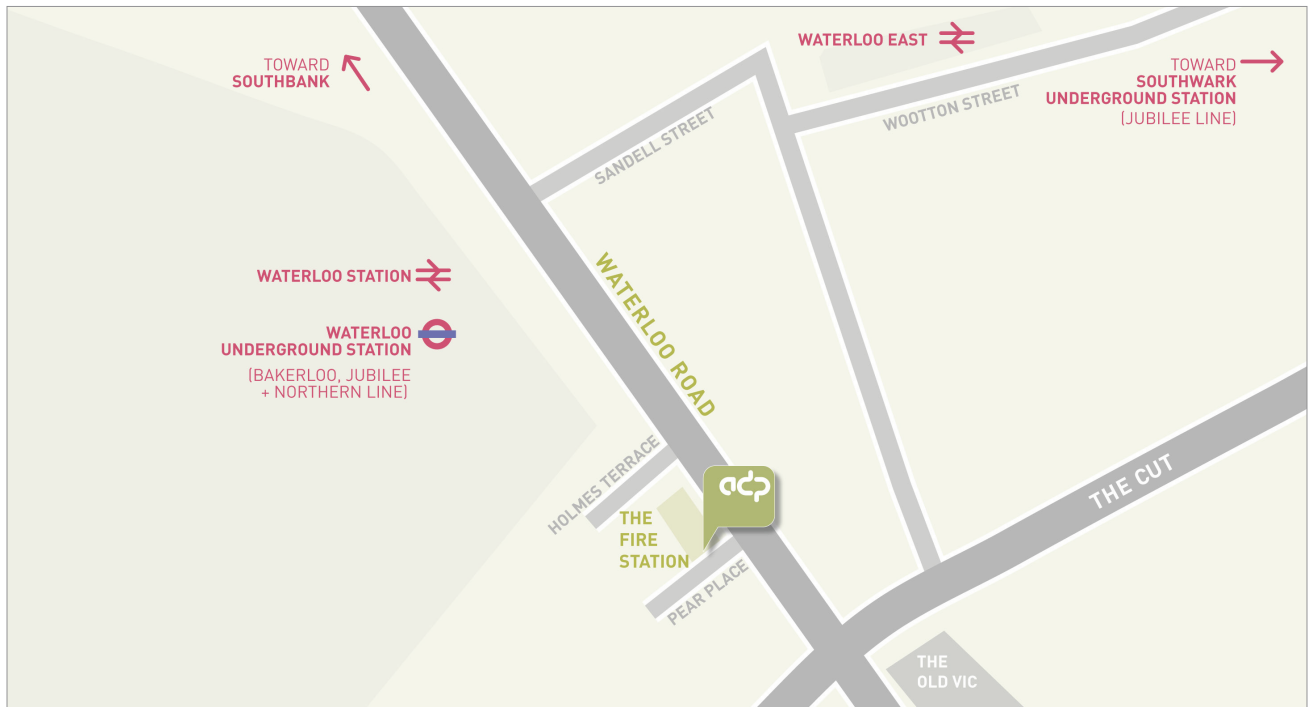

### How to find us

Our nearest underground tube stations are Waterloo (Bakerloo, Jubilee and Northern line).

If arriving on the main concourse of Waterloo Station; use the exit opposite platforms 4 and 5 and descend the escalators which will take you down to street level and Waterloo Road; then turn right.

The Fire Station is located immediately next door to Waterloo Station.

The entrance to the offices is at the left hand side of the building, off Pear Place, which is accessed through tall gates.

If the pedestrian gate is closed please use the adjacent intercom to call the studio; scrolling first to 'The Fire Station' and then to 'ADP'.