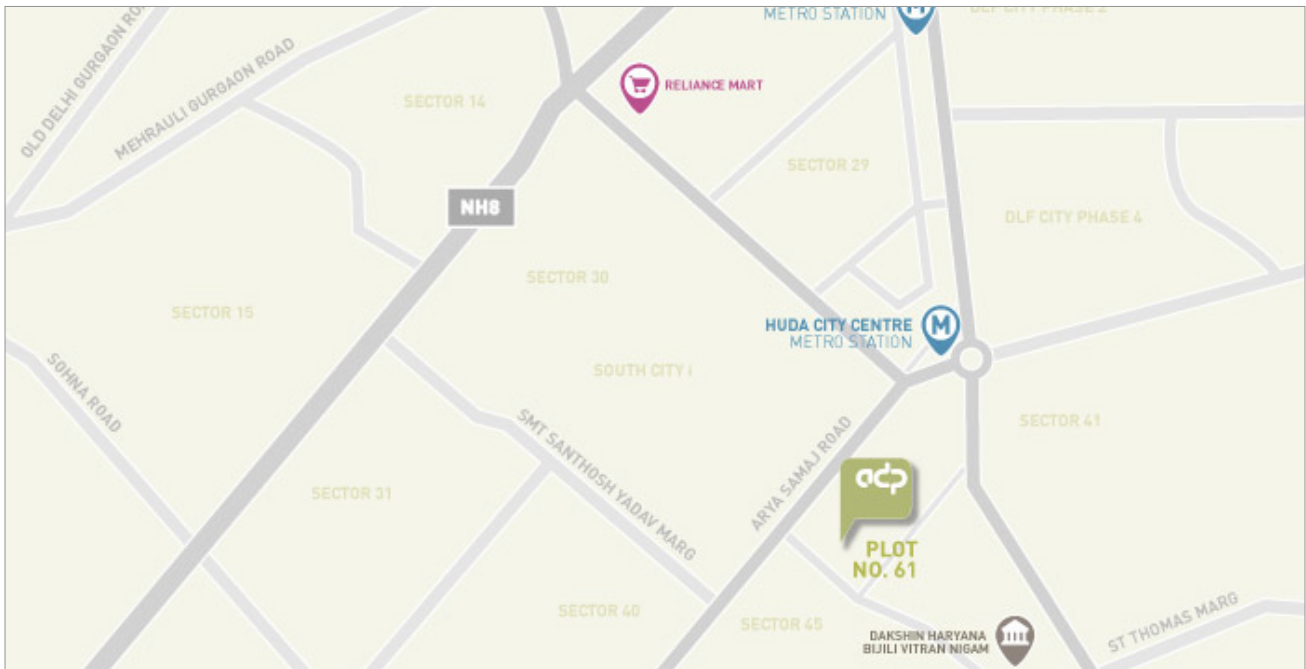

## ADP STUDIO DIRECTIONS

Delhi NCR

Gurgaon has developed as the commercial hub of Delhi National Capital Region (NCR), primarily due to its proximity New Delhi International Airport and favorable masterplanning by the Haryana Urban Development Authority (HUDA). With Delhi the seat of power in India, over time Gurgaon has become the perfect location for a major part of the capital's commercial needs.

Our studio is situated in the heart of Gurgaon, in close proximity to the HUDA City Centre. In line with our principle of creating sustainable buildings and places, we are located in a sensibly designed, energy efficient building in the quiet Sector-44 institutional area.

### Where is ADP?

**We are near to the HUDA City Centre Metro Station.**

View our studio on Google Maps by clicking [here](#).